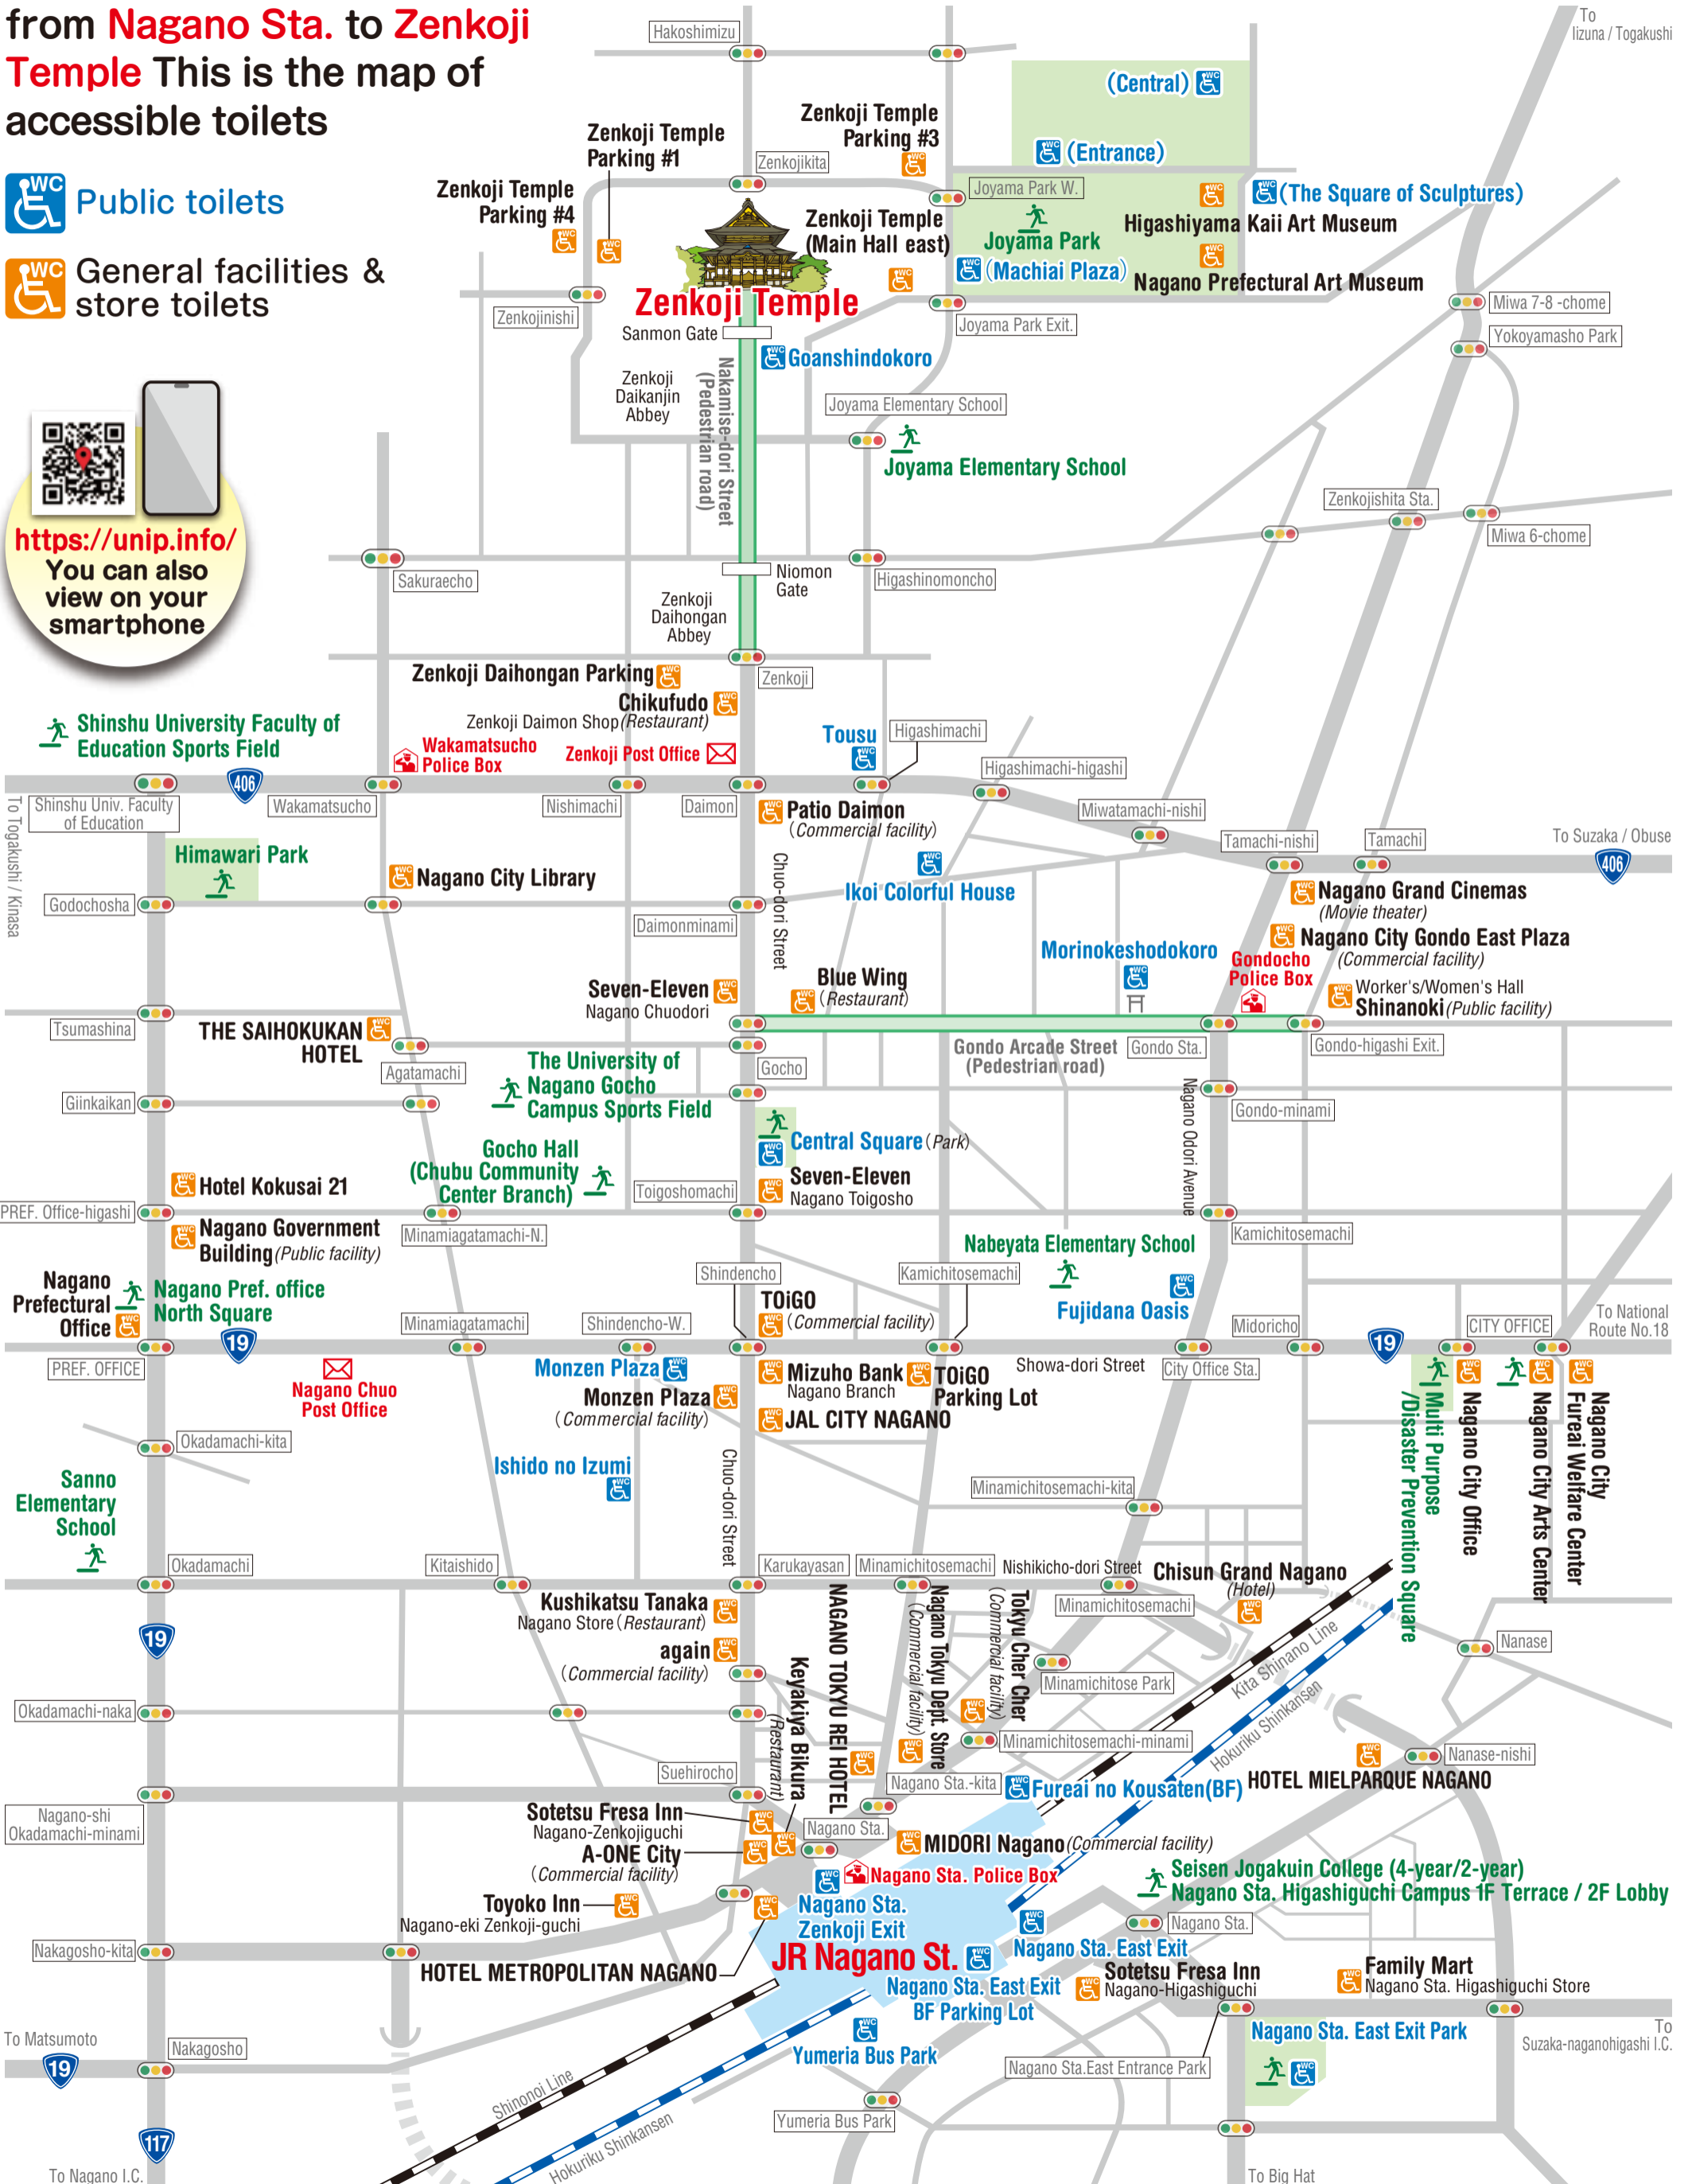

Nagano City Accessible Toilet Map

Zenkoji Exit

from Nagano Sta. to Zenkoji Temple This is the map of accessible toilets

Public toilets

General facilities & store toilets

Designated emergency evacuation site

"Produced by Handicapped Persons' Welfare Section / Health and Welfare Department / Nagano City" "〒380-8512 1613 Midori-cho, Ozatsuruga, Nagano City" TEL : 026-224-5030
 In cooperation with: Nagano City Universal Town Map Production Project, NPO Human Net Nagano "〒380-0904 211-15 Tsurugananasenakamachi, Nagano-shi" Yutakafurenu 2F TEL : 026-268-0622 E-mail : unimap@zoho.com
 This map is based on a survey conducted in September 2021